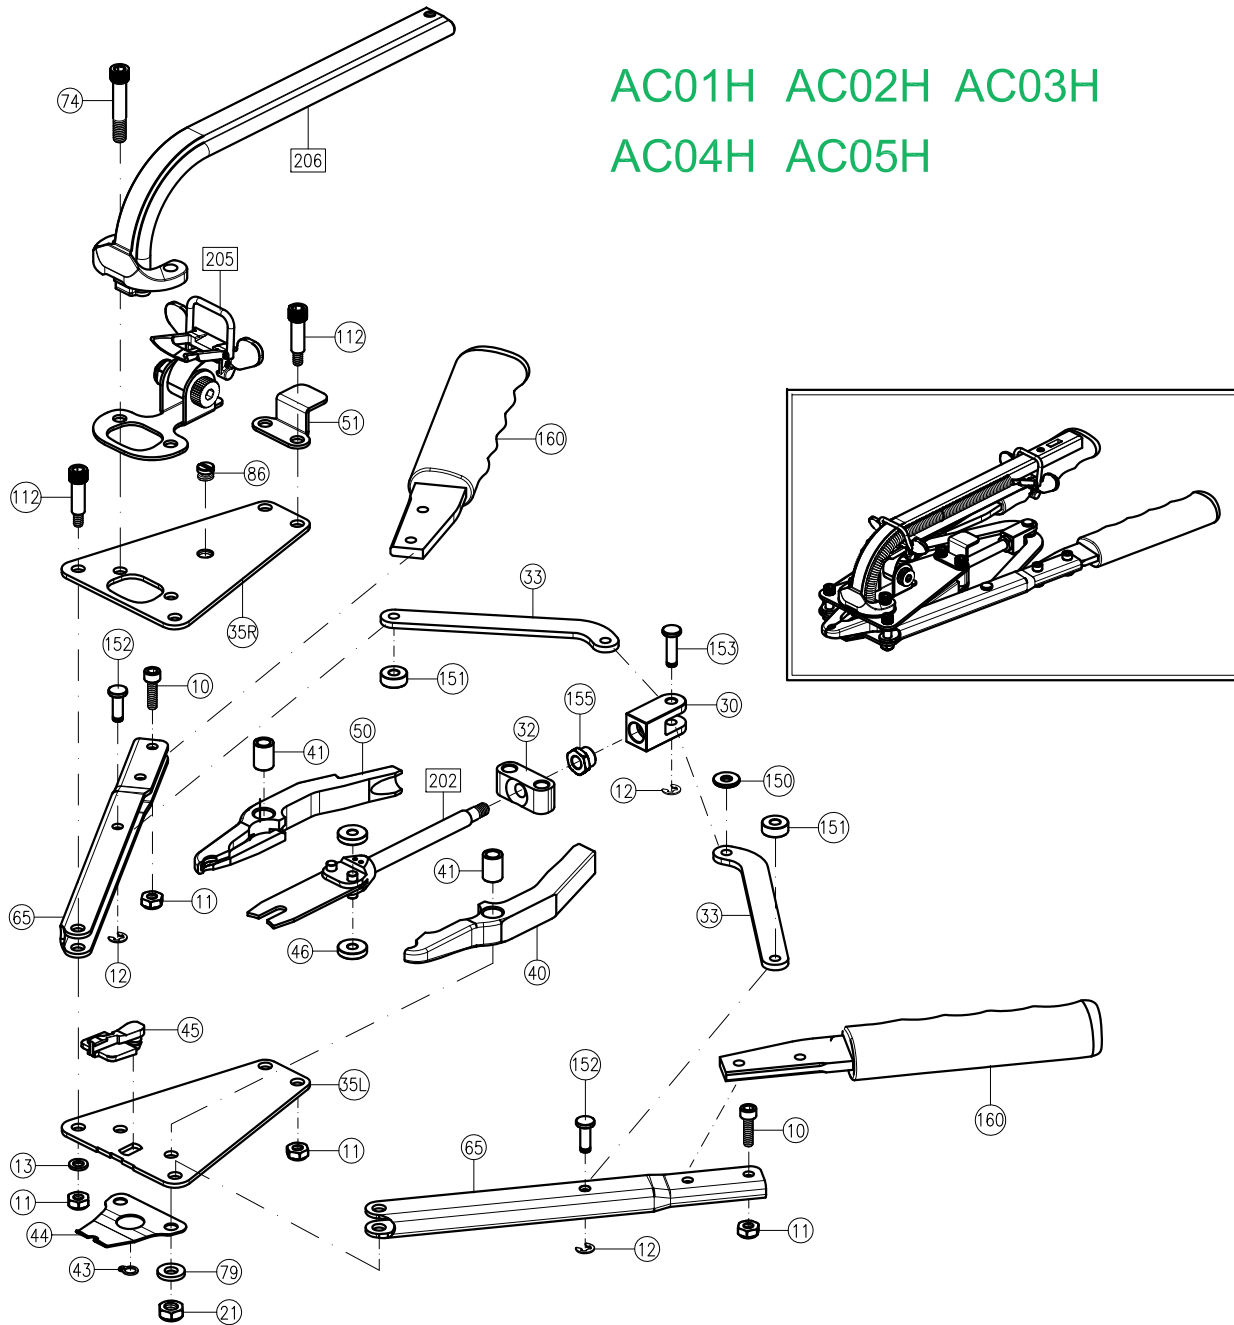

AC01H AC02H AC03H
AC04H AC05H

PARTS LIST FOR AC01H - AC05H

ITEM	DESCRIPTION	MODEL	PART NUMBER	Q'TY	ITEM	DESCRIPTION	MODEL	PART NUMBER	Q'TY	ITEM	DESCRIPTION	MODEL	PART NUMBER	Q'TY		
10	Screw		AC01H010	4	47	Feeder Blade	AC01H	AC01047	1	76	Magazine Shoe	AC01H	AC01M076	1		
11	Nylon Nut		AF01C111	8			AC02H	AC02047				AC02H-05H	AC02M076			
12	E-Ring		AD21036	3			AC03H/04H	AC03047		AC01H	AC01077	1				
13	Washer		AC01H013	2			AC05H	AC05047			AC02H-05H		AC02077			
21	Nylon Nut		AC01021	2	48	Piston Rod	AC01H	AC01048	1	79	Washer		AC01079	2		
30	Support Set		AC01H030	1			AC02H	AC02048		AC03H-05H	AC03048	86	Plate Screw		AC731086	1
32	Clevis		AC01H032	1			49	Roller Pin				AC01049	2	101	Pusher Assy.	AC01H
33	Arm Link		AC01H033	2	50	Lower Jaw	AC01H	AC01050	1	112	Arm Screw		AC01H112	4		
35R	Side Plate (Right)		AC01H35R	1			AC02H	AC02050		150	Washer(Thin)		AC01H150	1		
35L	Side Plate (Left)		AC01H35L	1			AC03H	AC03050		151	Washer		AC01H151	2		
40	Upper Jaw	AC01H	AC01040	1			AC04H	AC04050		152	T Pin (L)		AC01H152	2		
		AC02H	AC02040		AC05H	AC05050	153	T Pin (S)		AC01H153	1					
		AC03H	AC03040		51	Pusher Set		AC01H051	1	155	T Nut	AC01H	AC01H155	1		
		AC04H	AC04040		64	Screw		AC01064	1			AC02H-05H	AC02H155			
41	Jaw Bushing		AC01041	2	65	Lever		AC01H065	2	160	Handle		AC01H160	2		
43	Latch Pin Clip		AC01043	1	66	Bracket		AC01H066	1	202	Piston Rod Assy.	AC01H	AC01202	1		
44	Latch Spring	AC01H-04H	AC01044	1	67	Nylon Nut		AC01067	1			AC02H	AC02202			
		AC05H	AC05044		69	Roll Pin		AC01069	1			AC03H/04H	AC03202			
45	Latch	AC01H/02H	AC01045	1	70	Pusher Spring		AC01070	1	AC05H	AC05202					
		AC03H/04H	AC03045		73	Magazine	AC01H	AC01M073	1	205	Pusher Assy.	AC01H	AC01H205	1		
		AC05H	AC05045				AC02H-05H	AC602073				AC02H-05H	AC02H205			
46	Roller	AC01H/03H-05H	AC01046	4	74	Jaw Bolt		AC01074	2	206	Magazine Assy.	AC01H	AC01M206	1		
		AC02H	AC02046		75	Magazine Spring	AC01H	AC01075	1			AC02H-05H	AC602206			
							AC02H-05H	AC02075								