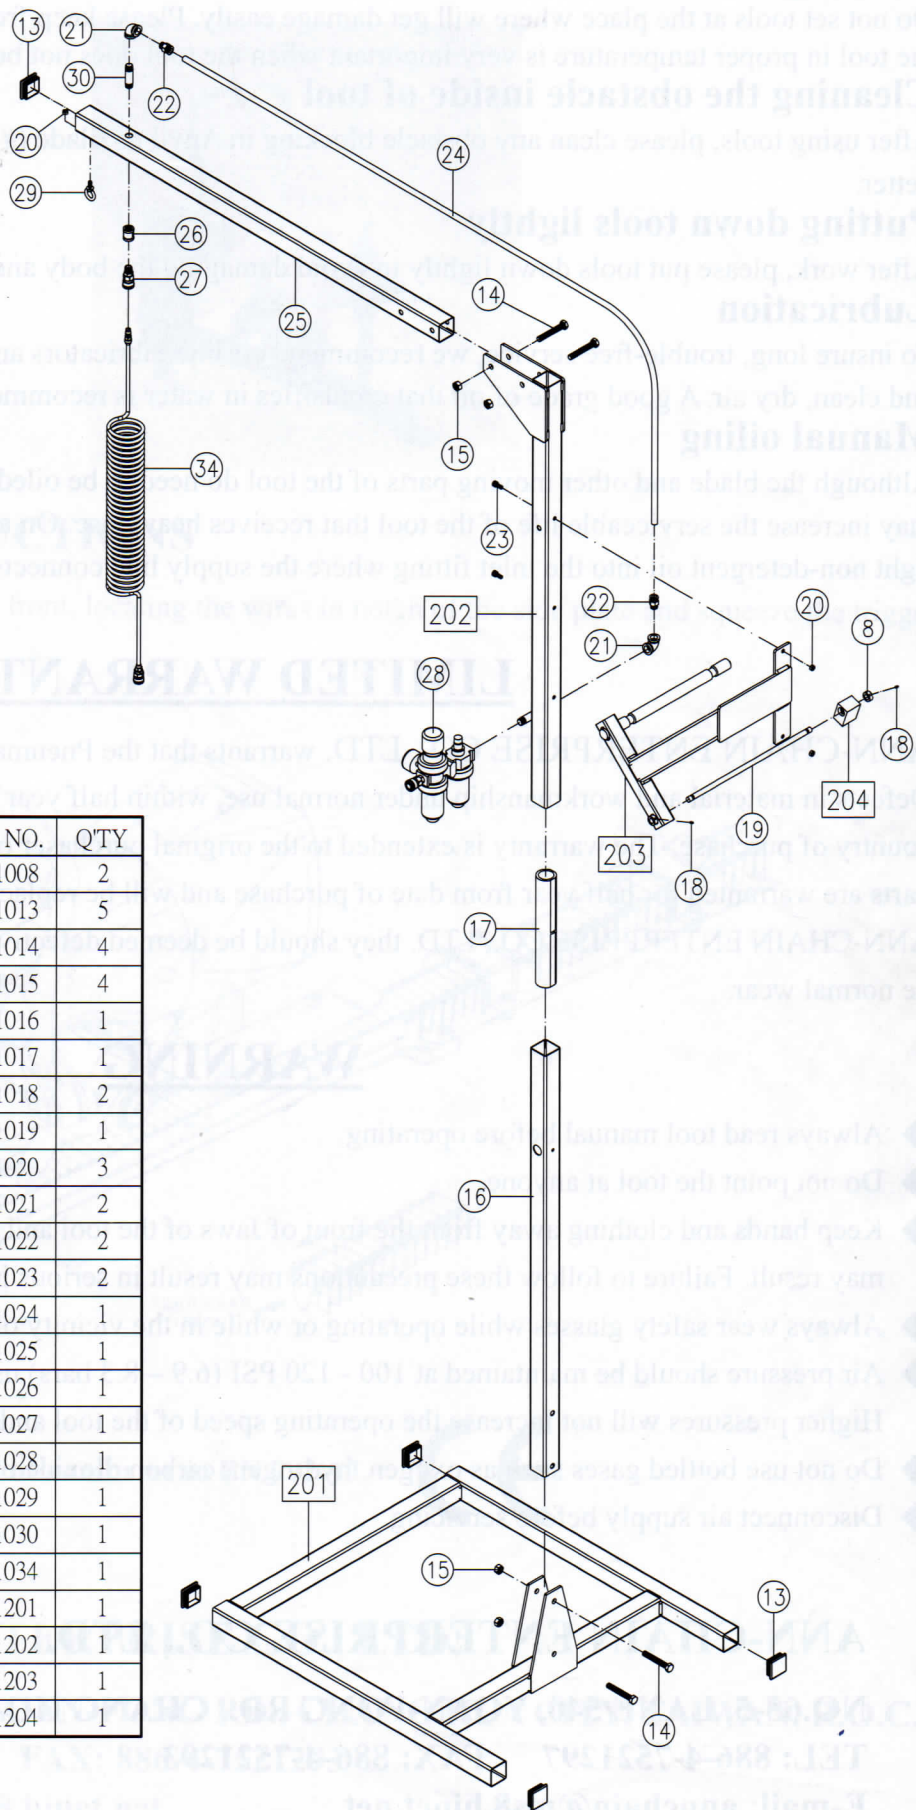

# ROLL FED FRAME AFF01

ITEM	DESCRIPTION	PART NO.	QTY
8	Tenon	AFF01008	2
13	Plastic plug	AFF01013	5
14	Screw	AFF01014	4
15	Hex-Nut	AFF01015	4
16	Lower half of upright	AFF01016	1
17	Steel Pin	AFF01017	1
18	Screw	AFF01018	2
19	Spindle	AFF01019	1
20	Hex-Nut	AFF01020	3
21	Elbow	AFF01021	2
22	Coupling	AFF01022	2
23	Screw	AFF01023	2
24	Hose	AFF01024	1
25	Arm	AFF01025	1
26	Coupling	AFF01026	1
27	Discon. Hose Coupling	AFF01027	1
28	Pressure gauge	AFF01028	1
29	Eyebolt	AFF01029	1
30	Connect	AFF01030	1
34	Retractable Hose	AFF01034	1
201	Frame base Assy.	AFF01201	1
202	Upright Assy.	AFF01202	1
203	Spool Assy.	AFF01203	1
204	Clip Guide Assy.	AFF01204	1