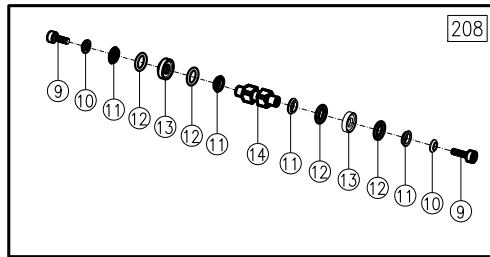

AC745 AC746 AC747

AC745&AC746&AC747

ITEM	DESCRIPTION	Model	PART NUMBER	QTY	ITEM	DESCRIPTION	Model	PART NUMBER	QTY	ITEM	DESCRIPTION	Model	PART NUMBER	QTY
1	Set Screw		AC01001	1	40	Upper Jaw	AC745	AC745040	1	72	Magazine Set	AC745	AC745072	1
3	Shakeproof Lock Washer		AC01003	7			AC746	AC746040				AC746	AC745072	
4	Air Deflector		AC01004	1			AC747	AC747040				AC747	AC747072	
5	Rear Valve Seat		AC01005	1	41	Jaw Bushing		AC741041	2	73	Magazine		AC741073	1
6	O-Ring		AC01006	2	42	Support Plate		AC741042	1	74	Jaw Bolt		AC01074	2
7	Throttle Spring		AC01007	1	43	Latch Pin Clip		AC01043	1	75	Magazine Spring		AC741075	1
8	Throttle Spring Locator		AC01008	1	44	Latch Spring		AC741044	1	76	Magazine Shoe		AC741076	1
9	Throttle Valve Screw		AC01009	2	45	Latch	AC745	AC745045	1	77	Roll Pin		AD41077	2
10	Valve Screw Washer		AC01010	2			AC746	AC745045		80	Screw		AC741018	1
11	O-Ring Support		AC01011	4			AC747	AC747045		81	Guard		AC741081	1
12	O-Ring		AC01012	4	46	Roller		AC741046	4	82	Clip Anti-Backup		AC02082	1
13	O-Ring Center Support		AC01013	2	47	Feeder Blade	AC745	AC745047	1	83	Screw		AC02083	1
14	Throttle Valve Spacer		AC01014	1			AC746	AC746047		86	Screw		AC731086	1
15	Nut		AC731015	1			AC747	AC747047		89	Nut		AC731089	2
16	Front Valve Seat		AC01016	1	48	Piston Rod	AC745	AC745048	1	114	Piston Stopper		AC731114	1
17	Throttle Stem		AC01017	1			AC746	AC746048		117	Spacer		AC731117	4
18	Button Head Cap Screw		AC741018	1			AC747	AC747048		119	O-Ring		AC731119	1
20	Trigger Guard		AC01020	1	49	Roller Pin		AC741049	2	134	Screw		AC731134	1
25	Screw		AC731025	2	50	Lower Jaw	AC745	AC745050	1	135	Screw		AC741135	2
27	Housing with Rubber		AC731027	1			AC746	AC746050		136	Spring Washer		AC01003	2
28	Set Screw		AC01028	1			AC747	AC747050		137	Pin		AC731137	2
29	O-Ring		AC731029	1	51	Feeder Arm		AC741051	1	202	Piston Rod Assy.	AC745	AC745202	1
30	Piston		AC731030	1	57	Nut		AF01059	2			AC746	AC746202	
31	Cylinder Gasket		AC731031	1	58	Screw		AD41074	2			AC747	AC747202	
32	Piston Stop Spacer		AC731032	1	59	Inlet Bushing		AC01059	1	203	Frame Assy.		AC741203	1
35R	Side Plate (Right)		AC74135R	1	64	Screw		AC01064	1	204	Feeder Guide Rail Complete		AC731204	1
35L	Side Plate (Left)		AC74135L	1	67	Nut		AC01067	2	205	Pusher Assy.		AC741205	1
36	Roll Pin		AC731036	3	68	Pusher		AC741068	1	206	Magazine Assy.	AC745	AC745206	1
37	Trigger		AC01037	1	69	Pin		AC01H069	1			AC746	AC745206	
39	Socket Head Cap Screw		AC731039	4	70	Spring		AC01070	1			AC747	AC747206	
					71	Screw		AC731071	2	208	Throttle Valve Spacer Assy.		AC01208	1