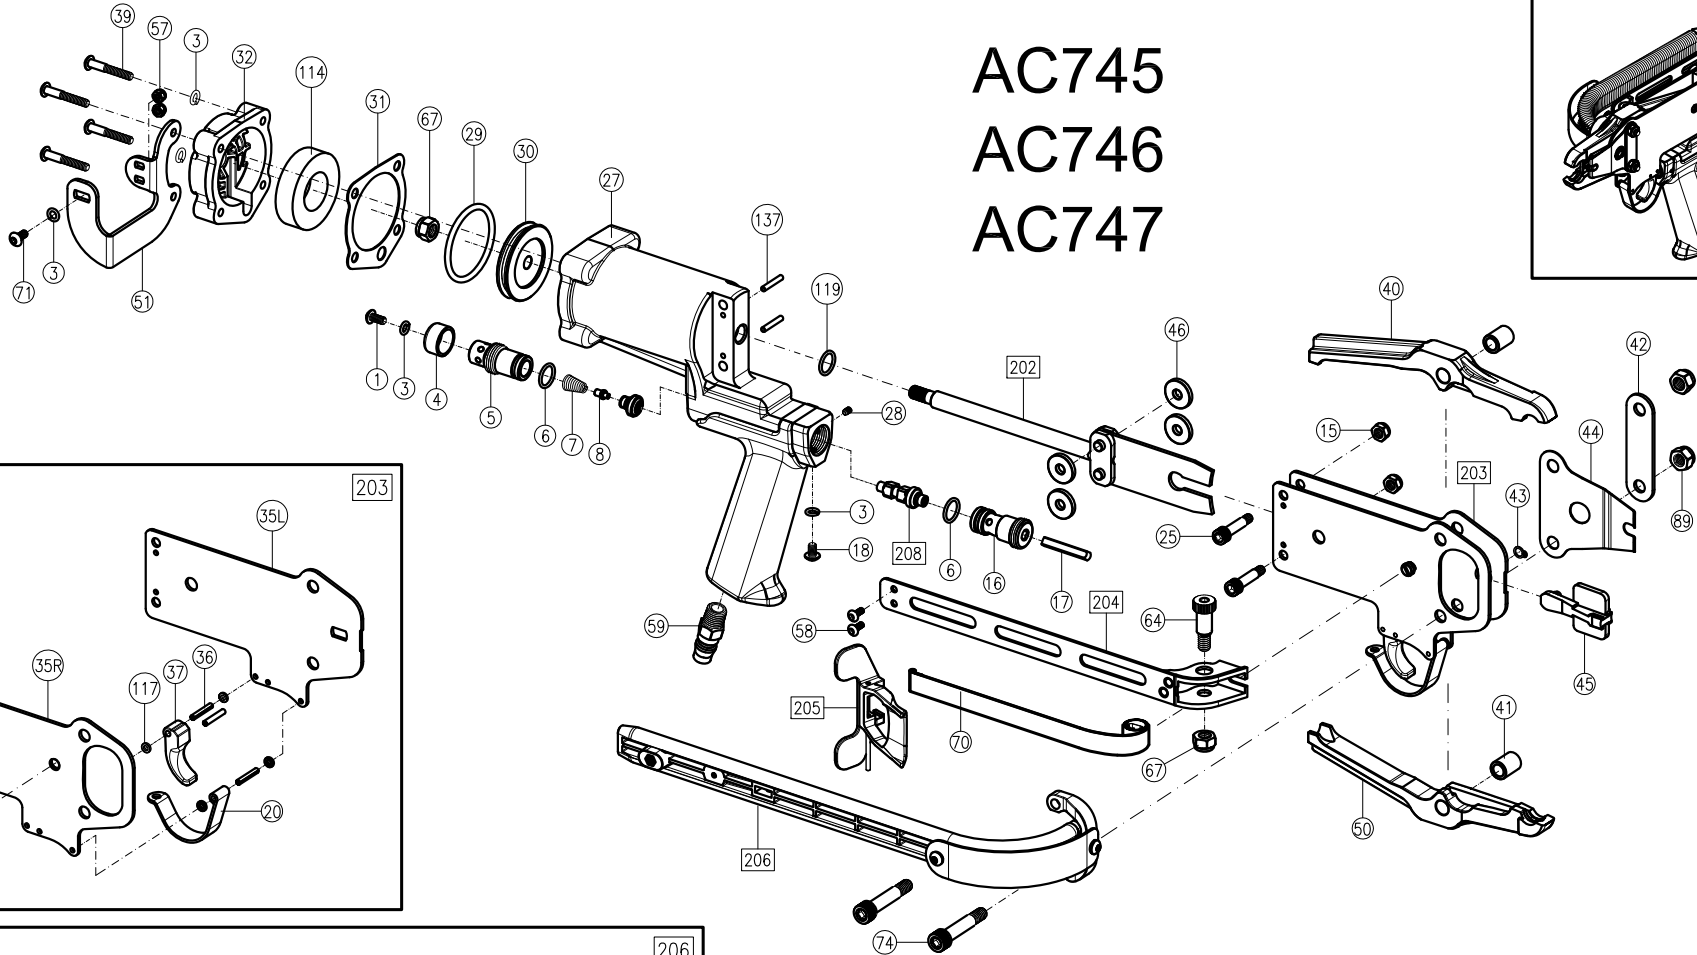

AC745 AC746 AC747

AC745&AC746&AC747

ITEM	DESCRIPTION	Model	PART NUMBER	QTY	ITEM	DESCRIPTION	Model	PART NUMBER	QTY	ITEM	DESCRIPTION	Model	PART NUMBER	QTY
1	Set Screw		AC01001	1	40	Upper Jaw	AC745	AC745040	1	72	Magazine Set	AC745	AC745072	1
3	Shakeproof Lock Washer		AC01003	7			AC746	AC746040				AC746	AC745072	
4	Air Deflector		AC01004	1			AC747	AC747040				AC747	AC747072	
5	Rear Valve Seat		AC01005	1	41	Jaw Bushing		AC741041	2	73	Magazine		AC741073	1
6	O-Ring		AC01006	2	42	Support Plate		AC741042	1	74	Jaw Bolt		AC01074	2
7	Throttle Spring		AC01007	1	43	Latch Pin Clip		AC01043	1	75	Magazine Spring		AC741075	1
8	Throttle Spring Locator		AC01008	1	44	Latch Spring		AC741044	1	76	Magazine Shoe		AC741076	1
9	Throttle Valve Screw		AC01009	2	45	Latch	AC745	AC745045	1	77	Roll Pin		AD41077	2
10	Valve Screw Washer		AC01010	2			AC746	AC745045		80	Screw		AC741018	1
11	O-Ring Support		AC01011	4			AC747	AC747045		81	Guard		AC741081	1
12	O-Ring		AC01012	4	46	Roller		AC741046	4	82	Clip Anti-Backup		AC02082	1
13	O-Ring Center Support		AC01013	2	47	Feeder Blade	AC745	AC745047	1	83	Screw		AC02083	1
14	Throttle Valve Spacer		AC01014	1			AC746	AC746047		86	Screw		AC731086	1
15	Nut		AC731015	1			AC747	AC747047		89	Nut		AC731089	2
16	Front Valve Seat		AC01016	1	48	Piston Rod	AC745	AC745048	1	114	Piston Stopper		AC731114	1
17	Throttle Stem		AC01017	1			AC746	AC746048		117	Spacer		AC731117	4
18	Button Head Cap Screw		AC741018	1			AC747	AC747048		119	O-Ring		AC731119	1
20	Trigger Guard		AC01020	1	49	Roller Pin		AC741049	2	134	Screw		AC731134	1
25	Screw		AC731025	2	50	Lower Jaw	AC745	AC745050	1	135	Screw		AC741135	2
27	Housing with Rubber		AC731027	1			AC746	AC746050		136	Spring Washer		AC01003	2
28	Set Screw		AC01028	1			AC747	AC747050		137	Pin		AC731137	2
29	O-Ring		AC731029	1	51	Feeder Arm		AC741051	1	202	Piston Rod Assy.	AC745	AC745202	1
30	Piston		AC731030	1	57	Nut		AF01059	2			AC746	AC746202	
31	Cylinder Gasket		AC731031	1	58	Screw		AD41074	2			AC747	AC747202	
32	Piston Stop Spacer		AC731032	1	59	Inlet Bushing		AC01059	1	203	Frame Assy.		AC741203	1
35R	Side Plate (Right)		AC74135R	1	64	Screw		AC01064	1	204	Feeder Guide Rail Complete		AC731204	1
35L	Side Plate (Left)		AC74135L	1	67	Nut		AC01067	2	205	Pusher Assy.		AC741205	1
36	Roll Pin		AC731036	3	68	Pusher		AC741068	1	206	Magazine Assy.	AC745	AC745206	1
37	Trigger		AC01037	1	69	Pin		AC01H069	1			AC746	AC745206	
39	Socket Head Cap Screw		AC731039	4	70	Spring		AC01070	1			AC747	AC747206	
					71	Screw		AC731071	2	208	Throttle Valve Spacer Assy.		AC01208	1