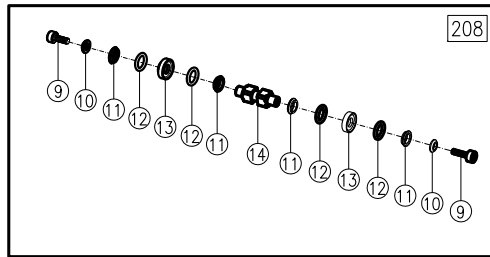

AC735
AC736
AC737

AC735&AC736&AC737

ITEM	DESCRIPTION	Model	PART NUMBER	Q'TY	ITEM	DESCRIPTION	Model	PART NUMBER	Q'TY	ITEM	DESCRIPTION	Model	PART NUMBER	Q'TY
1	Set Screw		AC01001	1	40	Upper Jaw	AC735	AC735040	1	72	Magazine Set	AC735	AC735072	1
3	Shakeproof Lock Washer		AC01003	7			AC736	AC736040				AC736	AC736072	
4	Air Deflector		AC01004	1			AC737	AC737040				AC737	AC737072	
5	Rear Valve Seat		AC01005	1	41	Jaw Bushing		AC731041	2	73	Magazine		AC731073	1
6	O-Ring		AC01006	2	42	Support Plate		AC731042	1	74	Jaw Bolt		AC731074	2
7	Throttle Spring		AC01007	1	43	Latch Pin Clip		AC01043	1	75	Magazine Spring		AC731075	1
8	Throttle Spring Locator		AC01008	1	44	Latch Spring		AC731044	1	76	Magazine Shoe		AC731076	1
9	Throttle Valve Screw		AC01009	2	45	Latch	AC735	AC735045	1	77	Roll Pin		AC50077	2
10	Valve Screw Washer		AC01010	2			AC736	AC736045		80	Screw		AC62126	2
11	O-Ring Support		AC01011	4			AC737	AC737045		81	Guard		AC731081	1
12	O-Ring		AC01012	4	46	Roller		AC731046	4	82	Clip Anti-Backup		AC02082	1
13	O-Ring Center Support		AC01013	2	47	Feeder Blade	AC735	AC735047	1	83	Screw		AC02083	1
14	Throttle Valve Spacer		AC01014	1			AC736	AC736047		86	Screw		AC731086	1
15	Nut		AC731015	1			AC737	AC737047		89	Nut		AC731089	2
16	Front Valve Seat		AC01016	1	48	Piston Rod	AC745	AC745048	1	114	Piston Stopper		AC731114	1
17	Throttle Stem		AC01017	1			AC746	AC746048		117	Spacer		AC731117	4
18	Button Head Cap Screw		AC741018	1			AC747	AC747048		119	O-Ring		AC731119	1
20	Trigger Guard		AC01020	1	49	Roller Pin		AC735049	2	135	Screw		AD41074	2
25	Screw		AC731025	2	50	Lower Jaw	AC735	AC735050	1	136	Spring Washer		AD41093	2
27	Housing with Rubber		AC731027	1			AC736	AC736050		137	Pin		AC731137	2
28	Set Screw		AC01028	1			AC737	AC737050		202	Piston Rod Assy.	AC735	AC735202	1
29	O-Ring		AC731029	1	51	Feeder Arm		AC731051	1			AC736	AC736202	
30	Piston		AC731030	1	57	Nut		AF01059	2			AC737	AC737202	
31	Cylinder Gasket		AC731031	1	58	Screw		AD41074	2	203	Frame Assy.		AC731203	1
32	Piston Stop Spacer		AC731032	1	59	Inlet Bushing		AC01059	1	204	Feeder Guide Rail Complete		AC731204	1
35R	Side Plate (Right)		AC73135R	1	64	Screw		AC01064	1	205	Pusher Assy.		AC731205	1
35L	Side Plate (Left)		AC73135L	1	67	Nut		AC01067	2	206	Magazine Assy.	AC735	AC735206	1
36	Roll Pin		AC731036	3	68	Pusher		AC731068	1			AC736	AC736206	
37	Trigger		AC01037	1	69	Pin		AC01H069	1			AC737	AC737206	
39	Socket Head Cap Screw		AC731039	4	70	Spring		AC01070	1	208	Throttle Valve Spacer Assy.		AC01208	1
					71	Screw		AC731071	2					