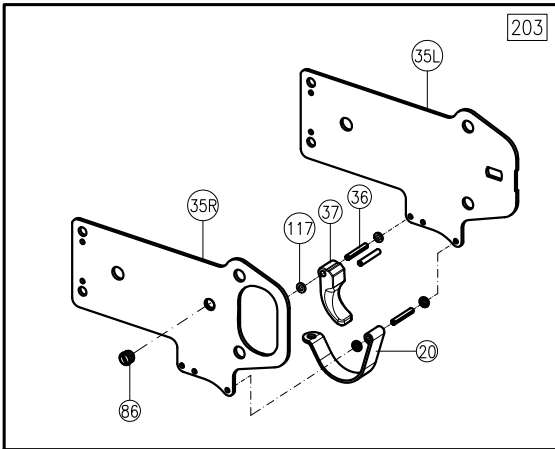

AC735
AC736
AC737

AC735&AC736&AC737

ITEM	DESCRIPTION	Model	PART NUMBER	Q'TY	ITEM	DESCRIPTION	Model	PART NUMBER	Q'TY	ITEM	DESCRIPTION	Model	PART NUMBER	Q'TY
1	Set Screw		AC01001	1	40	Upper Jaw	AC735	AC735040	1	72	Magazine Set	AC735	AC735072	1
3	Shakeproof Lock Washer		AC01003	7			AC736	AC736040				AC736	AC736072	
4	Air Deflector		AC01004	1			AC737	AC737040				AC737	AC737072	
5	Rear Valve Seat		AC01005	1	41	Jaw Bushing		AC731041	2	73	Magazine		AC731073	1
6	O-Ring		AC01006	2	42	Support Plate		AC731042	1	74	Jaw Bolt		AC731074	2
7	Throttle Spring		AC01007	1	43	Latch Pin Clip		AC01043	1	75	Magazine Spring		AC731075	1
8	Throttle Spring Locator		AC01008	1	44	Latch Spring		AC731044	1	76	Magazine Shoe		AC731076	1
9	Throttle Valve Screw		AC01009	2	45	Latch	AC735	AC735045	1	77	Roll Pin		AC50077	2
10	Valve Screw Washer		AC01010	2			AC736	AC736045		80	Screw		AC62126	2
11	O-Ring Support		AC01011	4			AC737	AC737045		81	Guard		AC731081	1
12	O-Ring		AC01012	4	46	Roller		AC731046	4	82	Clip Anti-Backup		AC02082	1
13	O-Ring Center Support		AC01013	2	47	Feeder Blade	AC735	AC735047	1	83	Screw		AC02083	1
14	Throttle Valve Spacer		AC01014	1			AC736	AC736047		86	Screw		AC731086	1
15	Nut		AC731015	1			AC737	AC737047		89	Nut		AC731089	2
16	Front Valve Seat		AC01016	1	48	Piston Rod	AC745	AC745048	1	114	Piston Stopper		AC731114	1
17	Throttle Stem		AC01017	1			AC746	AC746048		117	Spacer		AC731117	4
18	Button Head Cap Screw		AC741018	1			AC747	AC747048		119	O-Ring		AC731119	1
20	Trigger Guard		AC01020	1	49	Roller Pin		AC735049	2	135	Screw		AD41074	2
25	Screw		AC731025	2	50	Lower Jaw	AC735	AC735050	1	136	Spring Washer		AD41093	2
27	Housing with Rubber		AC731027	1			AC736	AC736050		137	Pin		AC731137	2
28	Set Screw		AC01028	1			AC737	AC737050		202	Piston Rod Assy.	AC735	AC735202	1
29	O-Ring		AC731029	1	51	Feeder Arm		AC731051	1			AC736	AC736202	
30	Piston		AC731030	1	57	Nut		AF01059	2			AC737	AC737202	
31	Cylinder Gasket		AC731031	1	58	Screw		AD41074	2	203	Frame Assy.		AC731203	1
32	Piston Stop Spacer		AC731032	1	59	Inlet Bushing		AC01059	1	204	Feeder Guide Rail Complete		AC731204	1
35R	Side Plate (Right)		AC73135R	1	64	Screw		AC01064	1	205	Pusher Assy.		AC731205	1
35L	Side Plate (Left)		AC73135L	1	67	Nut		AC01067	2	206	Magazine Assy.	AC735	AC735206	1
36	Roll Pin		AC731036	3	68	Pusher		AC731068	1			AC736	AC736206	
37	Trigger		AC01037	1	69	Pin		AC01H069	1			AC737	AC737206	
39	Socket Head Cap Screw		AC731039	4	70	Spring		AC01070	1	208	Throttle Valve Spacer Assy.		AC01208	1
					71	Screw		AC731071	2					