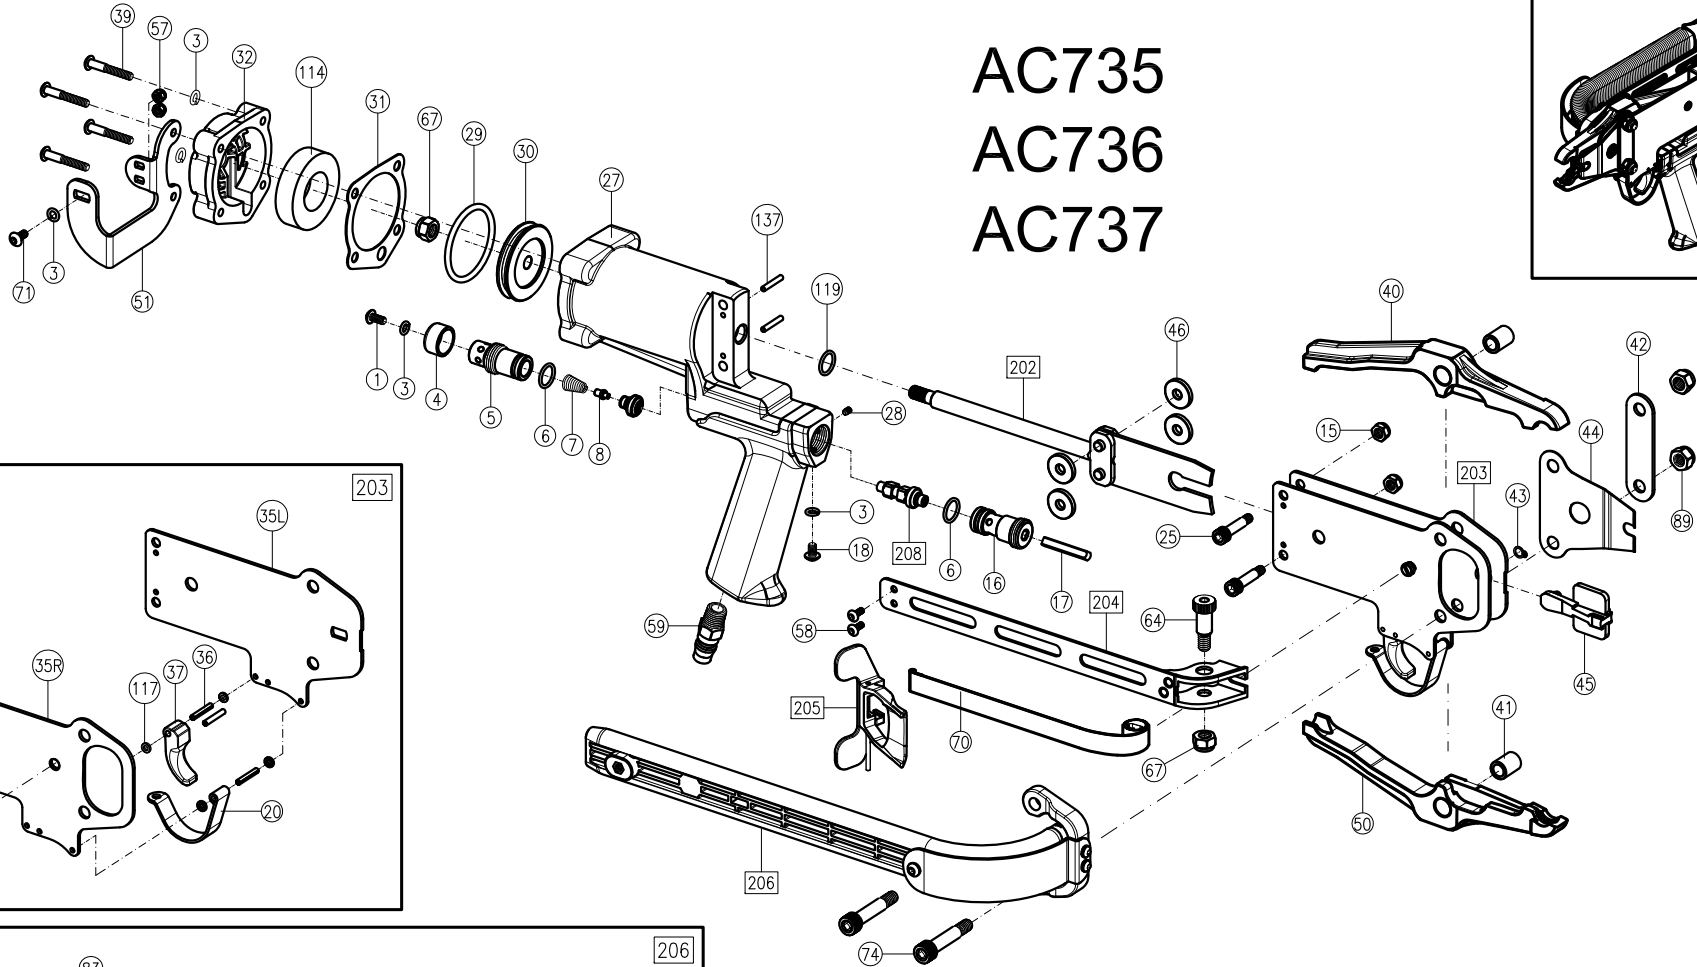

AC735
AC736
AC737

AC735&AC736&AC737

ITEM	DESCRIPTION	Model	PART NUMBER	Q'TY	ITEM	DESCRIPTION	Model	PART NUMBER	Q'TY	ITEM	DESCRIPTION	Model	PART NUMBER	Q'TY
1	Set Screw		AC01001	1	40	Upper Jaw	AC735	AC735040	1	72	Magazine Set	AC735	AC735072	1
3	Shakeproof Lock Washer		AC01003	7			AC736	AC736040				AC736	AC736072	
4	Air Deflector		AC01004	1			AC737	AC737040				AC737	AC737072	
5	Rear Valve Seat		AC01005	1	41	Jaw Bushing		AC731041	2	73	Magazine		AC731073	1
6	O-Ring		AC01006	2	42	Support Plate		AC731042	1	74	Jaw Bolt		AC731074	2
7	Throttle Spring		AC01007	1	43	Latch Pin Clip		AC01043	1	75	Magazine Spring		AC731075	1
8	Throttle Spring Locator		AC01008	1	44	Latch Spring		AC731044	1	76	Magazine Shoe		AC731076	1
9	Throttle Valve Screw		AC01009	2	45	Latch	AC735	AC735045	1	77	Roll Pin		AC50077	2
10	Valve Screw Washer		AC01010	2			AC736	AC736045		80	Screw		AC62126	2
11	O-Ring Support		AC01011	4			AC737	AC737045		81	Guard		AC731081	1
12	O-Ring		AC01012	4	46	Roller		AC731046	4	82	Clip Anti-Backup		AC02082	1
13	O-Ring Center Support		AC01013	2	47	Feeder Blade	AC735	AC735047	1	83	Screw		AC02083	1
14	Throttle Valve Spacer		AC01014	1			AC736	AC736047		86	Screw		AC731086	1
15	Nut		AC731015	1			AC737	AC737047		89	Nut		AC731089	2
16	Front Valve Seat		AC01016	1	48	Piston Rod	AC745	AC745048	1	114	Piston Stopper		AC731114	1
17	Throttle Stem		AC01017	1			AC746	AC746048		117	Spacer		AC731117	4
18	Button Head Cap Screw		AC741018	1			AC747	AC747048		119	O-Ring		AC731119	1
20	Trigger Guard		AC01020	1	49	Roller Pin		AC735049	2	135	Screw		AD41074	2
25	Screw		AC731025	2	50	Lower Jaw	AC735	AC735050	1	136	Spring Washer		AD41093	2
27	Housing with Rubber		AC731027	1			AC736	AC736050		137	Pin		AC731137	2
28	Set Screw		AC01028	1			AC737	AC737050		202	Piston Rod Assy.	AC735	AC735202	1
29	O-Ring		AC731029	1	51	Feeder Arm		AC731051	1			AC736	AC736202	
30	Piston		AC731030	1	57	Nut		AF01059	2			AC737	AC737202	
31	Cylinder Gasket		AC731031	1	58	Screw		AD41074	2	203	Frame Assy.		AC731203	1
32	Piston Stop Spacer		AC731032	1	59	Inlet Bushing		AC01059	1	204	Feeder Guide Rail Complete		AC731204	1
35R	Side Plate (Right)		AC73135R	1	64	Screw		AC01064	1	205	Pusher Assy.		AC731205	1
35L	Side Plate (Left)		AC73135L	1	67	Nut		AC01067	2	206	Magazine Assy.	AC735	AC735206	1
36	Roll Pin		AC731036	3	68	Pusher		AC731068	1			AC736	AC736206	
37	Trigger		AC01037	1	69	Pin		AC01H069	1			AC737	AC737206	
39	Socket Head Cap Screw		AC731039	4	70	Spring		AC01070	1	208	Throttle Valve Spacer Assy.		AC01208	1
					71	Screw		AC731071	2					